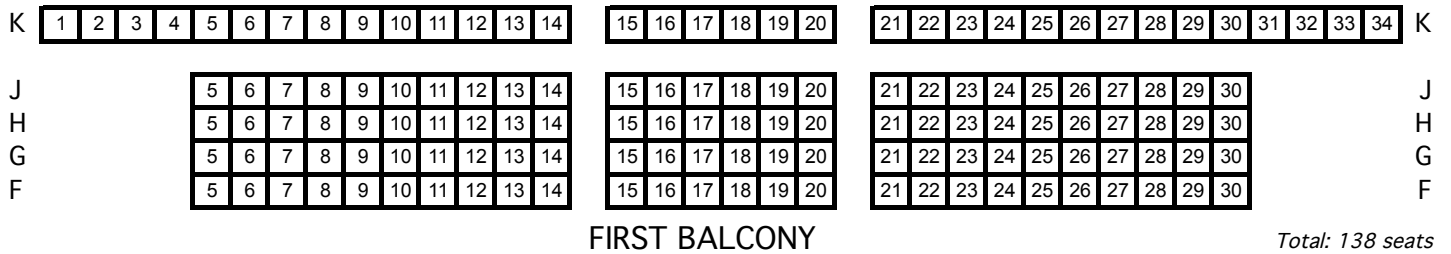

The Imperial Theatre has 853 total seats. There are 12 total box seats in the Mezzanine section (6 on each side). The wheelchair section is downstairs, at the back of the orchestra center and left sides. We have companion seats to sit with wheelchairs. We can fit a total of 4 wheelchairs with 4 companion seats in each section.

RIGHT

STAGE

LEFT

Each booth can accommodate 3 - 4 wheelchairs and 3 - 4 companion chairs or up to 8 seats

Denotes small space between chairs

Denotes transfer arm chair
chair arms move to the side to allow user to slide into the chair