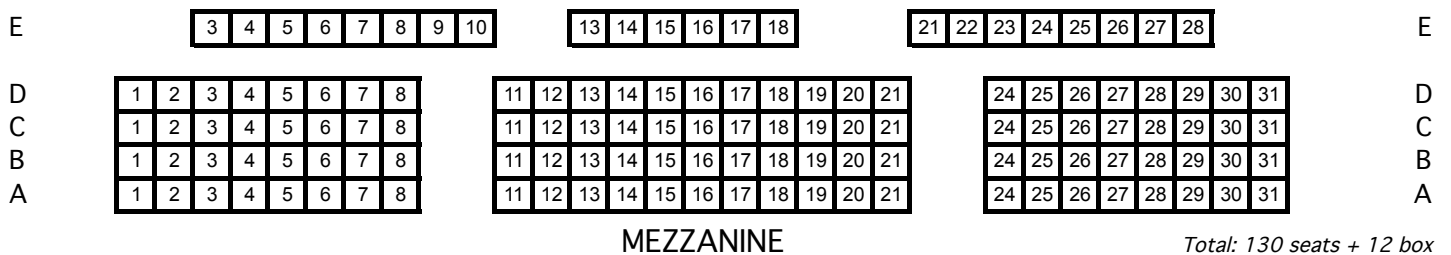

The Imperial Theatre has 853 total seats. There are 12 total box seats in the Mezzanine section (6 on each side). The wheelchair section is downstairs, at the back of the orchestra center and left sides. We have companion seats to sit with wheelchairs. We can fit a total of 4 wheelchairs with 4 companion seats in each section.

RIGHT

STAGE

LEFT

Each booth can accommodate 3 - 4 wheelchairs and 3 - 4 companion chairs or up to 8 seats

Denotes small space between chairs

Denotes transfer arm chair
chair arms move to the side to allow user to slide into the chair