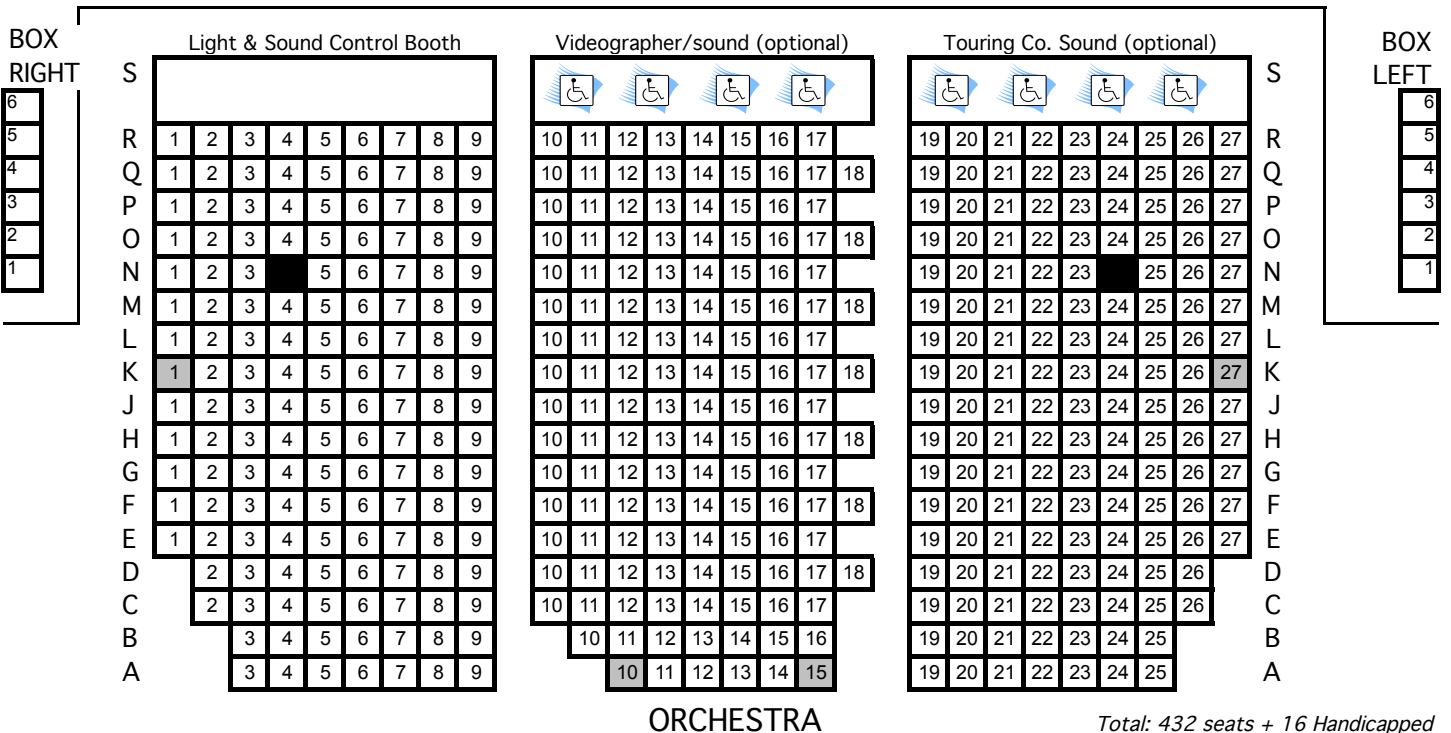

The Imperial Theatre has 853 total seats. There are 12 total box seats in the Mezzanine section (6 on each side). The wheelchair section is downstairs, at the back of the orchestra center and left sides. We have companion seats to sit with wheelchairs. We can fit a total of 4 wheelchairs with 4 companion seats in each section.

RIGHT

STAGE

LEFT

Each booth can accommodate 3 - 4 wheelchairs and 3 - 4 companion chairs or up to 8 seats

Denotes small space between chairs

Denotes transfer arm chair
chair arms move to the side to allow user to slide into the chair